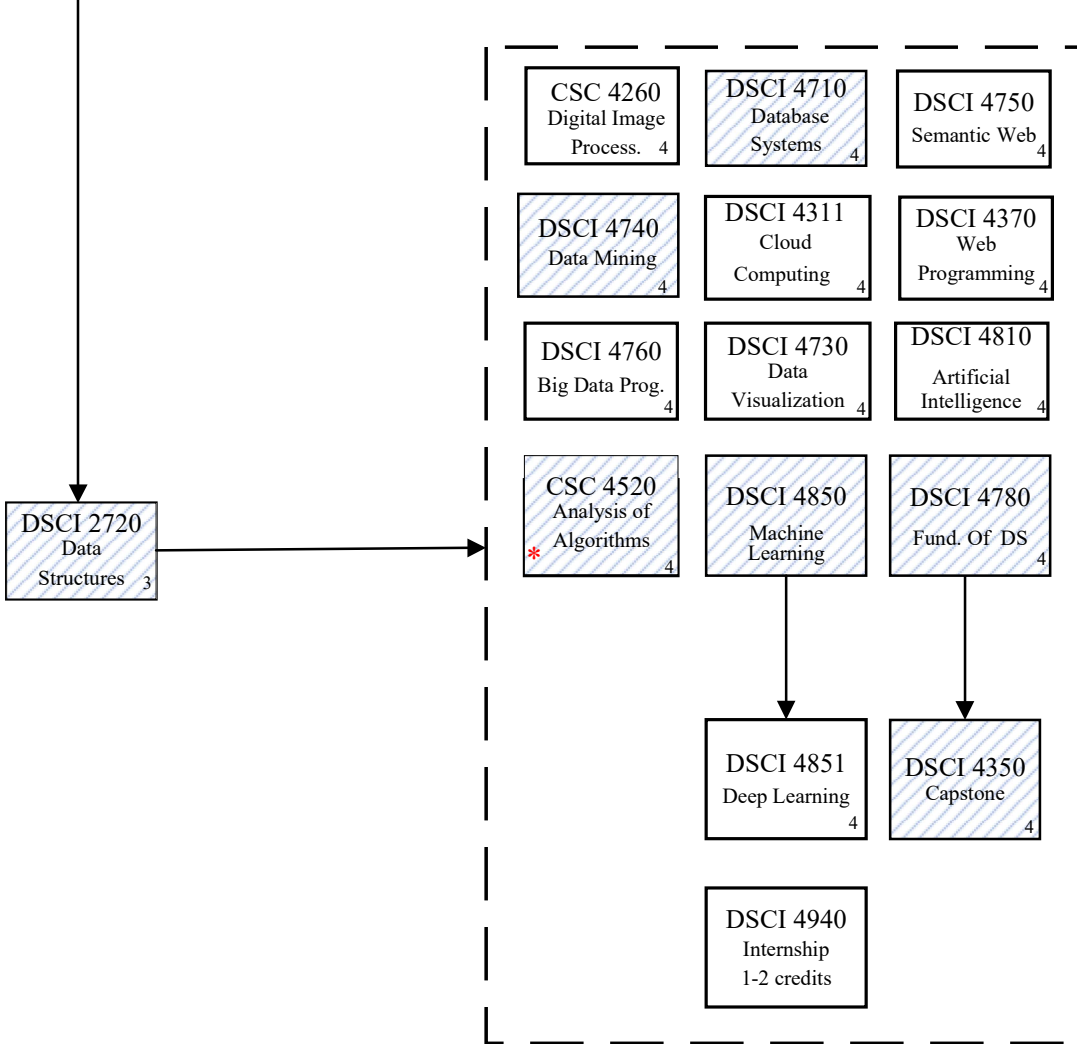

# BS in Data Science

## Prerequisite Chart

(effective Fall 2022)

Website: [csds.gsu.edu](http://csds.gsu.edu)

Email: [undergrad@cs.gsu.edu](mailto:undergrad@cs.gsu.edu)

**KEY**  
 Cluster of courses that require same prerequisites

Required Courses

\* Requires MATH 3020