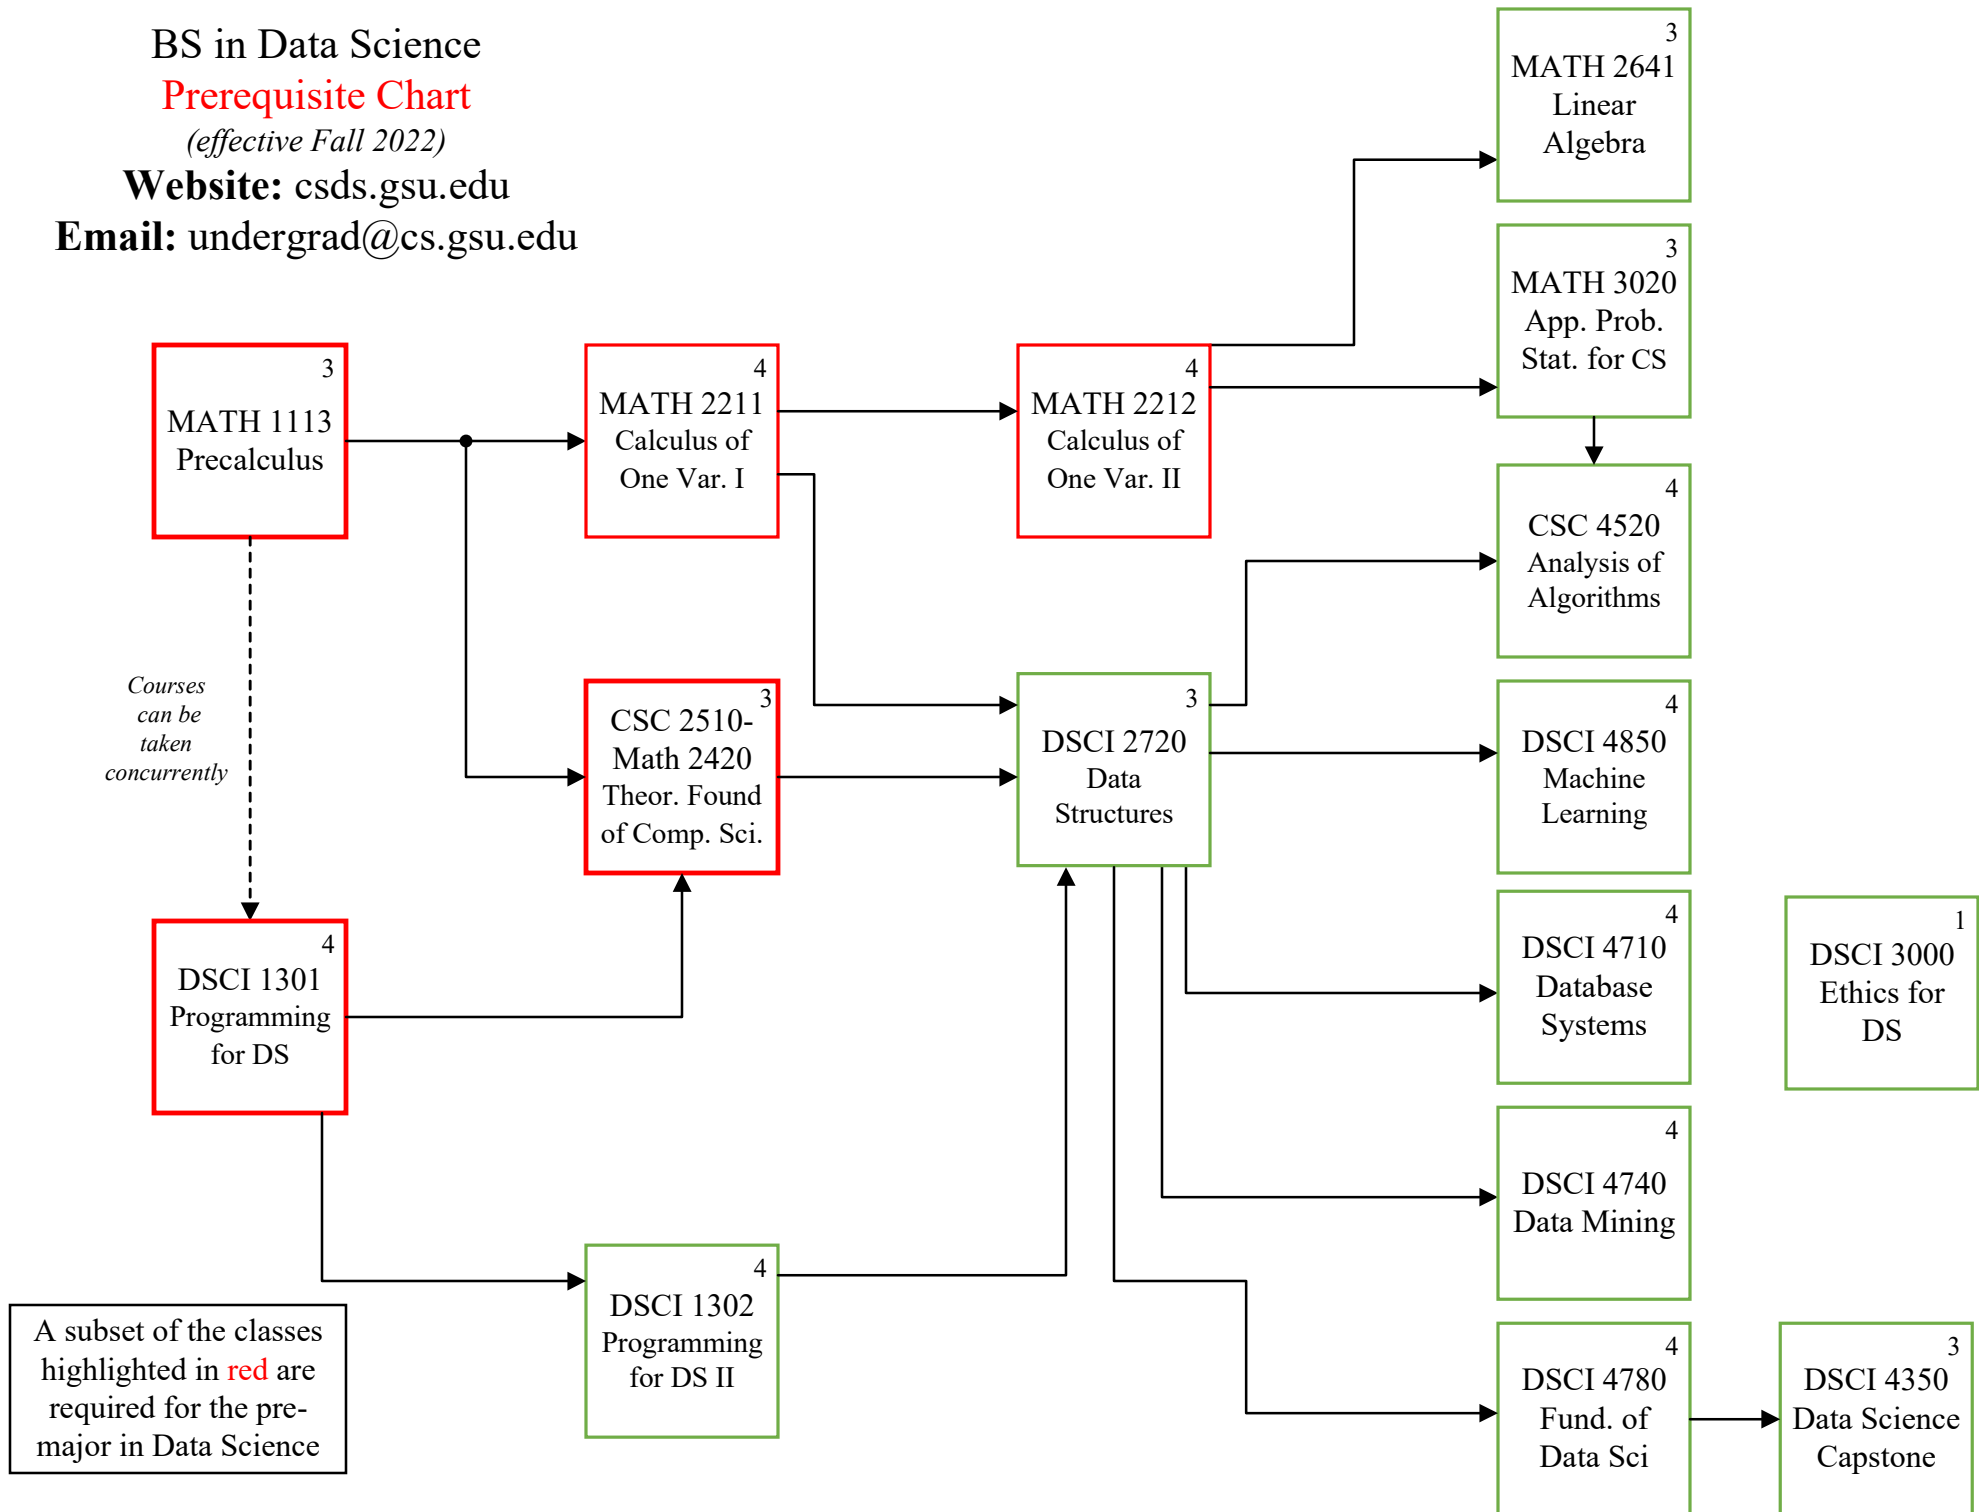

# BS in Data Science

## Prerequisite Chart

(effective Fall 2022)

Website: [csds.gsu.edu](http://csds.gsu.edu)

Email: [undergrad@cs.gsu.edu](mailto:undergrad@cs.gsu.edu)

**KEY**  
 Cluster of courses that require same prerequisites

Required Courses

\* Requires MATH 3020